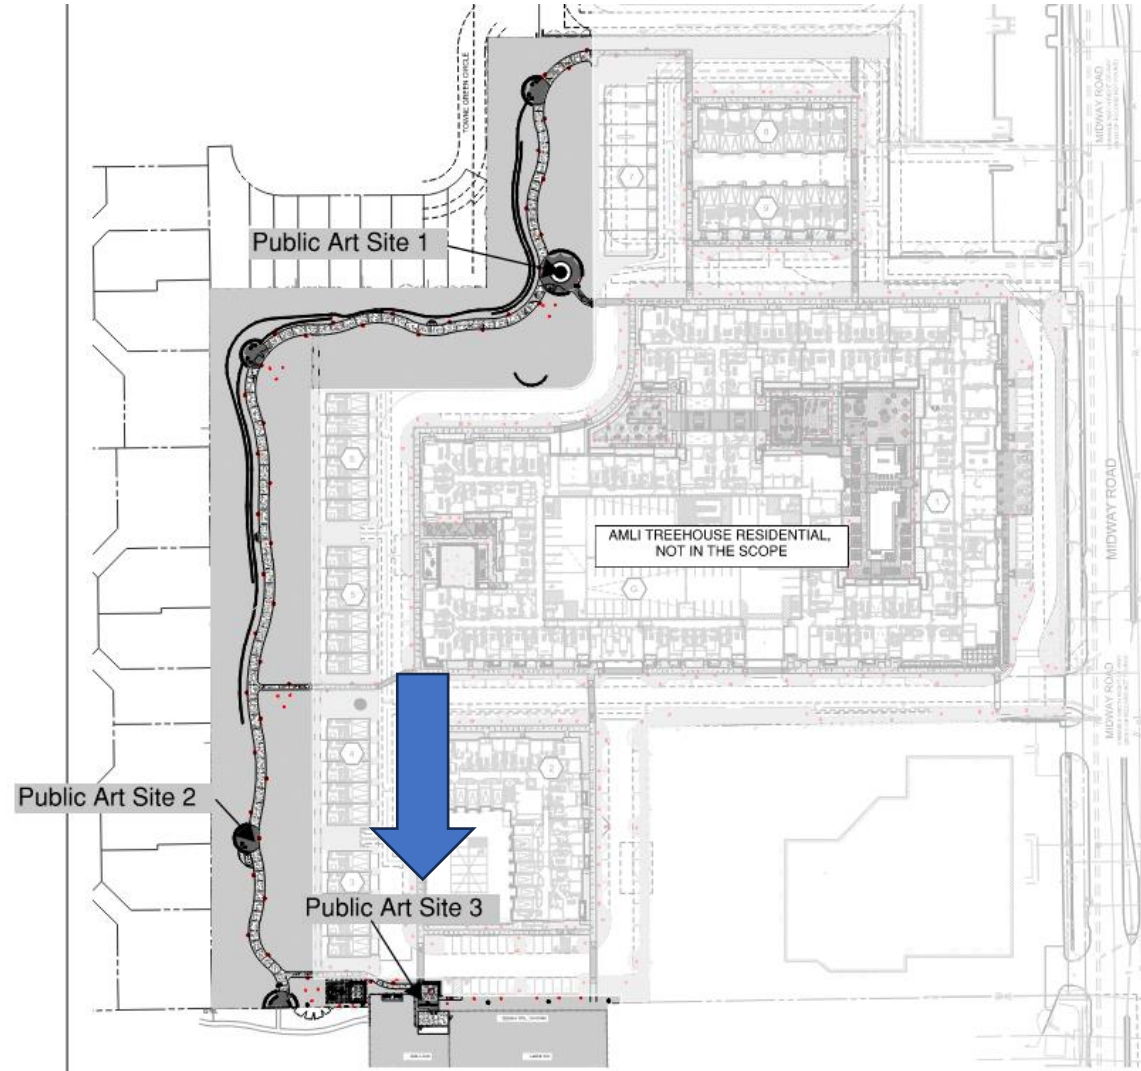

PUBLIC ART SITE 2