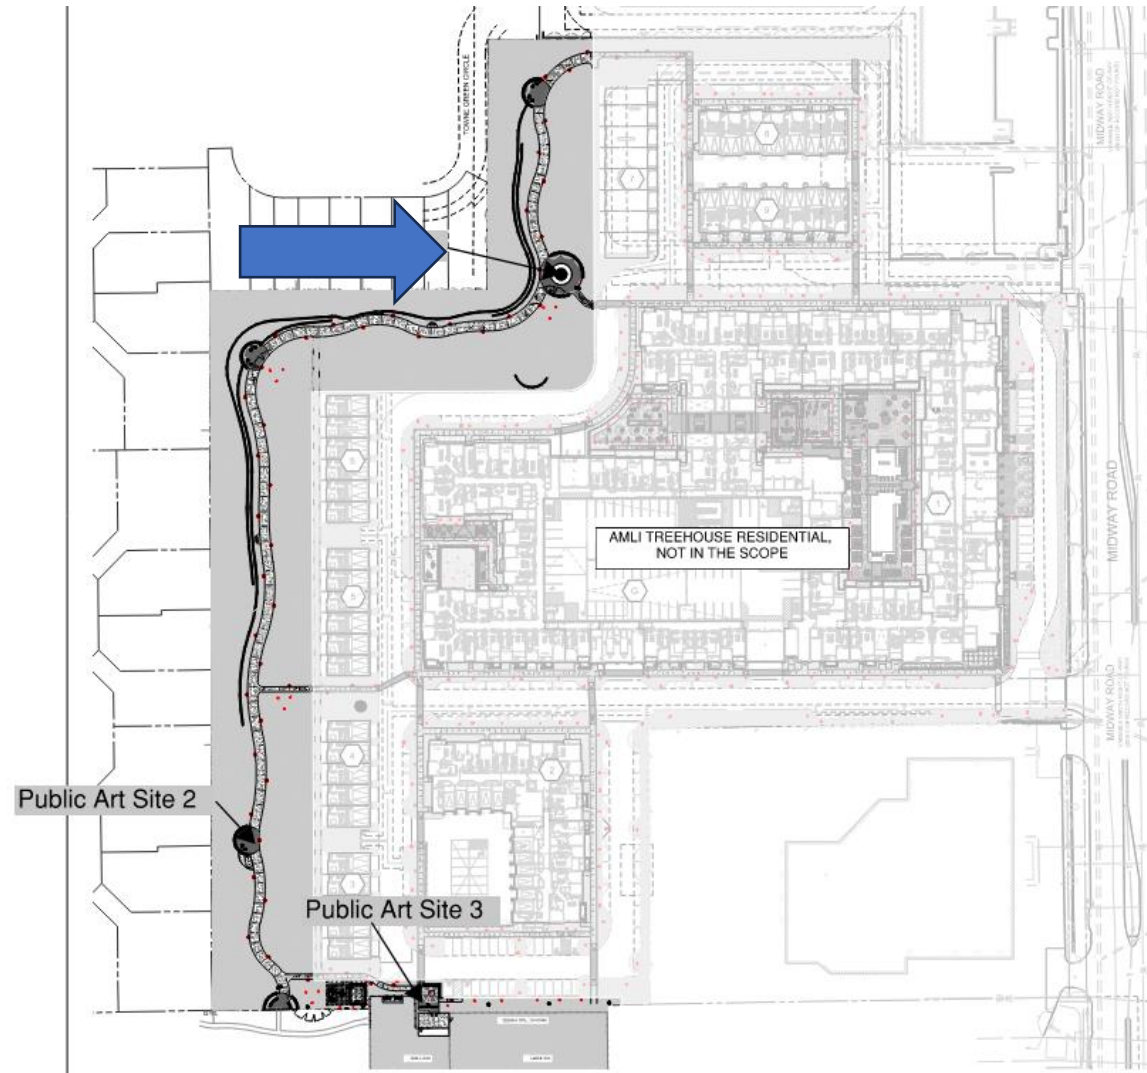

PUBLIC ART SITE 1