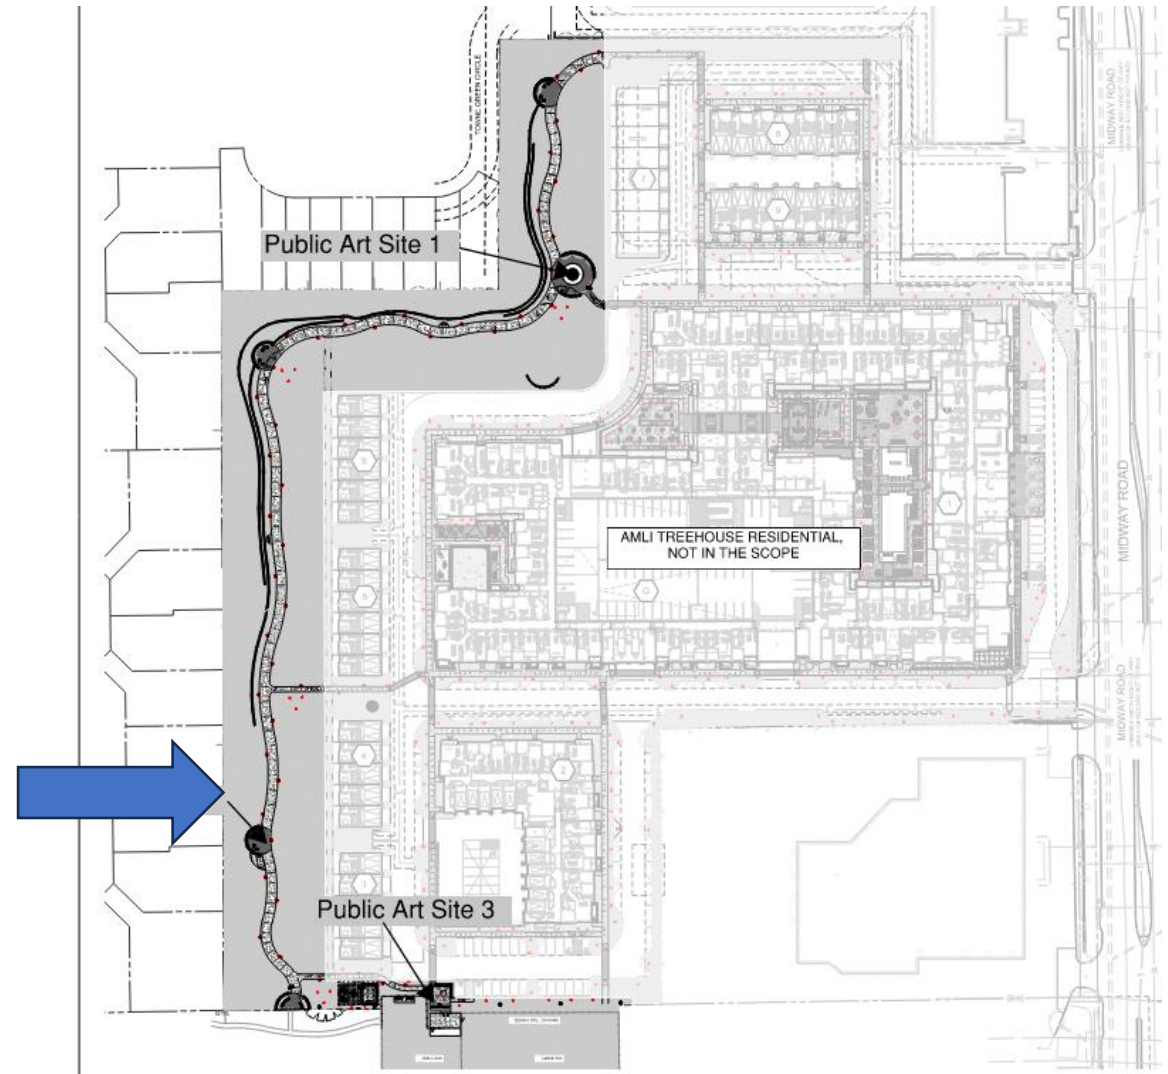

PUBLIC ART SITE 2