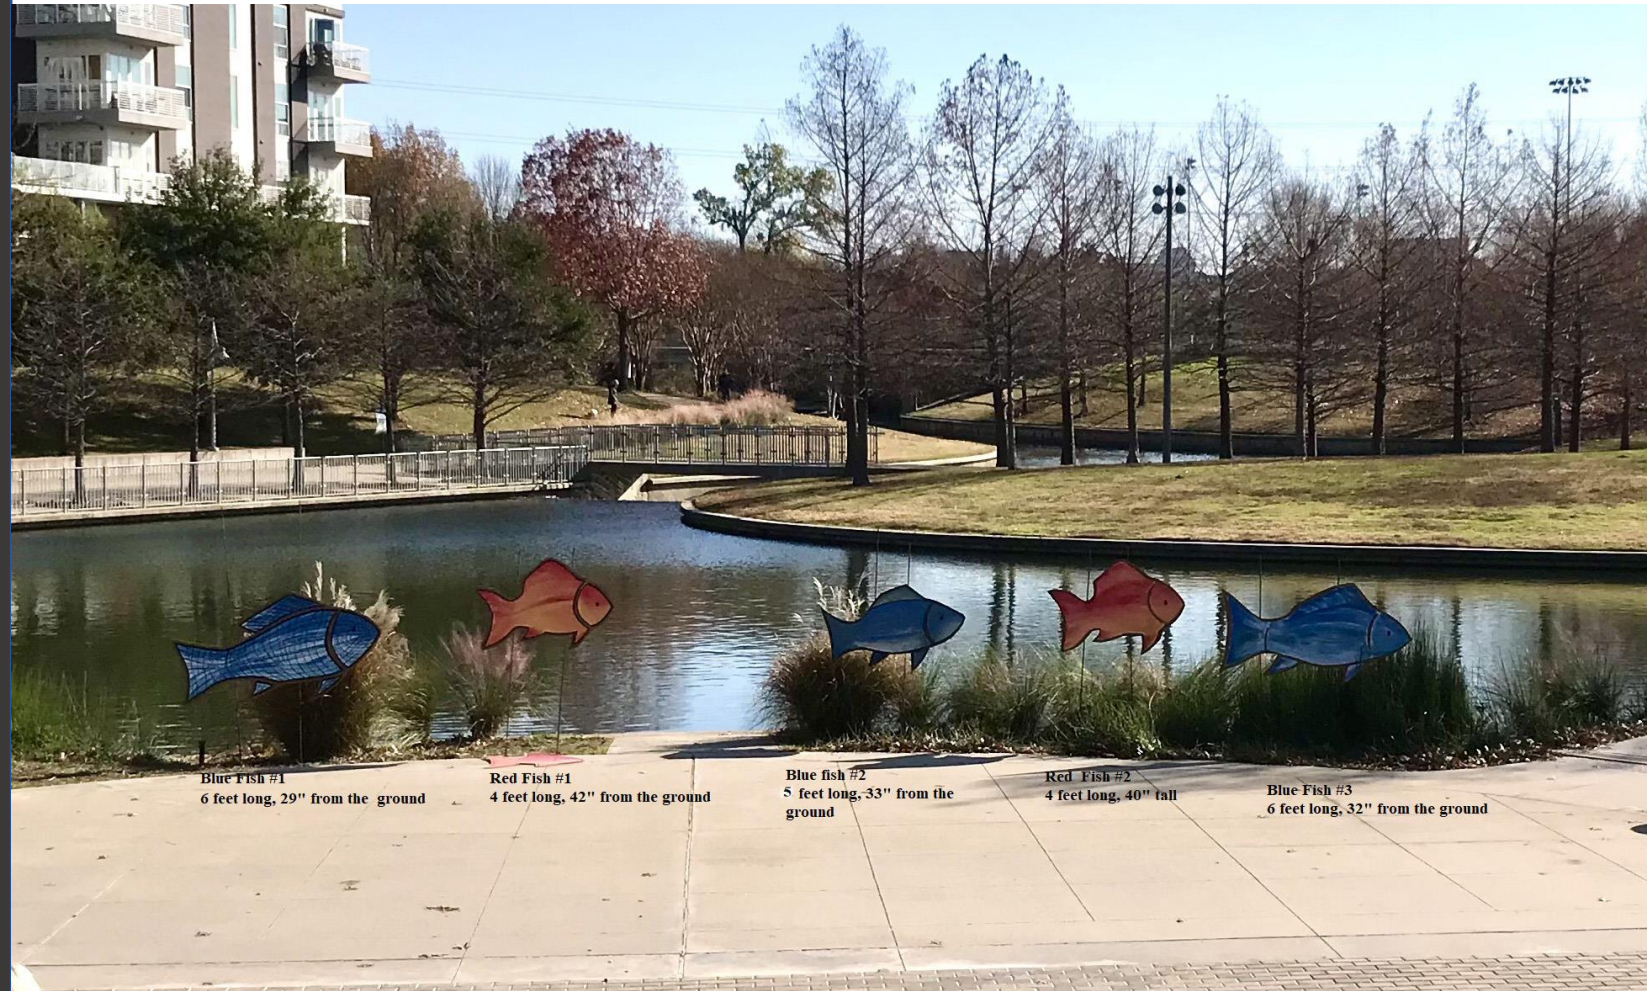

Public Art Location Request

Artist: Pascal Pryor

Materials: Steel and Glass

Size: Approx. 25'L x 42" H

Title: TBD