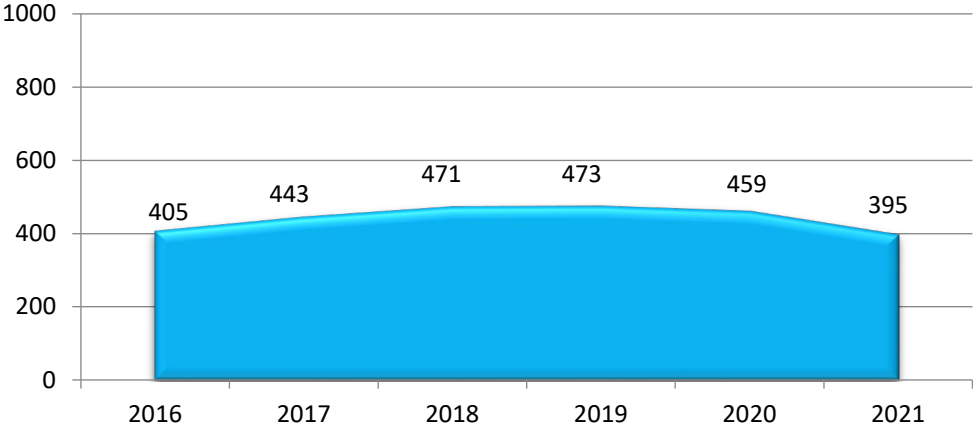

Residential Recycled Materials Tons Per Year

CommunityWasteDisposal.com
Since 1984

Partners Since 2015

Residents recycled 395 tons of material in 2021.