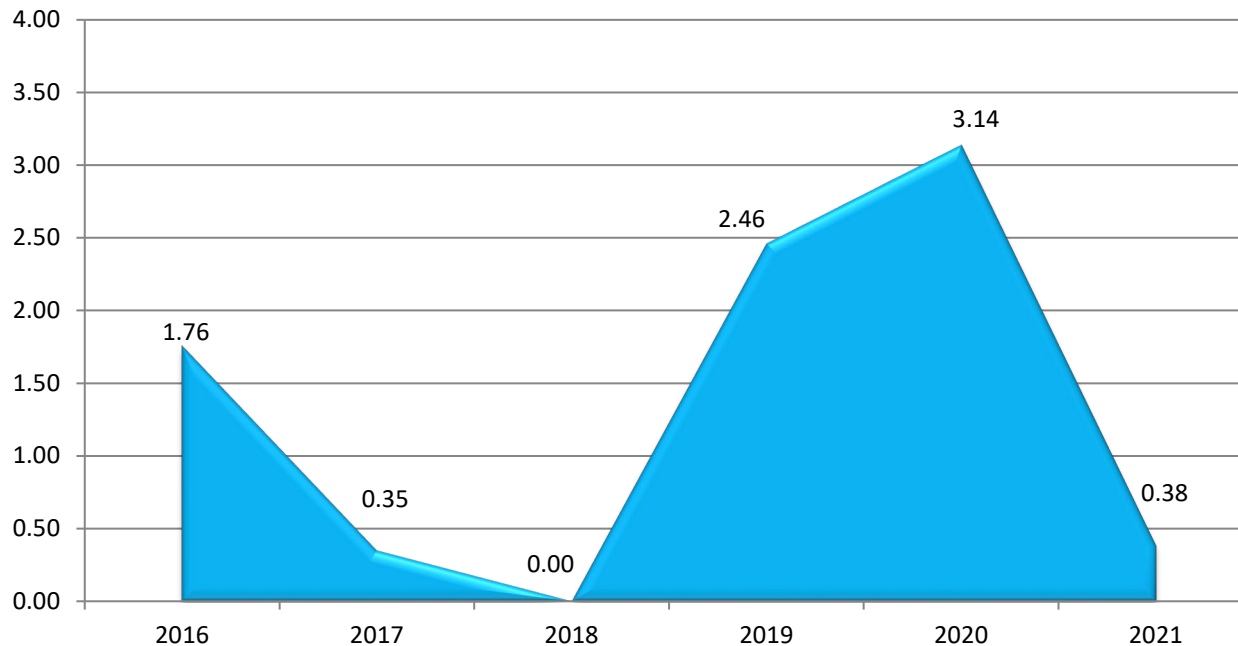

Residential Driver Incident Per 100,000 Service Opportunities

RDIs can include a vehicle accident, a property claim, reckless driving or a conduct complaint.

262,131 yearly service opportunities; 1 incident