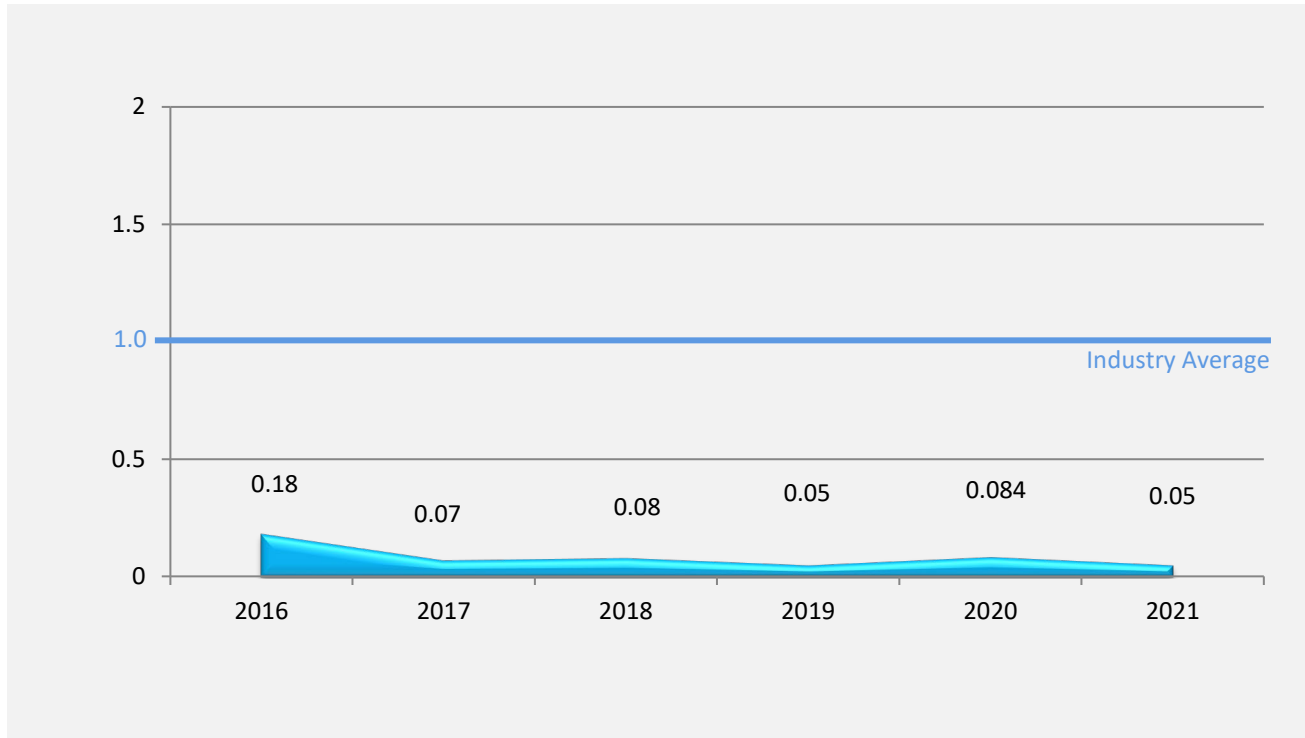

Customer Service Inquiries Per 1,000 Service Opportunities

262,131 yearly service opportunities; 12 inquiries