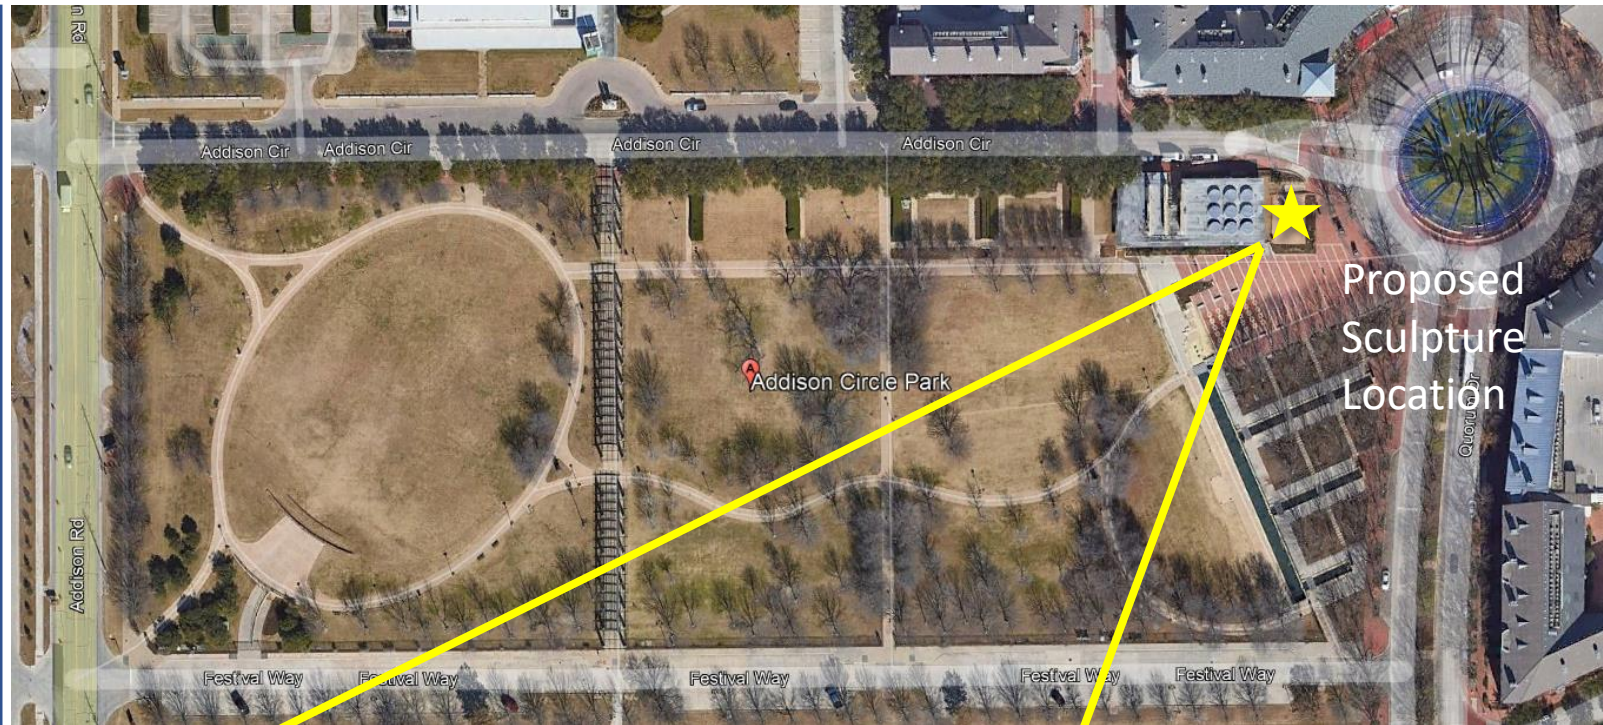

## Public Art Location Request 'Meditation'

Artist: Joshua Tobey

Materials: Bronze

Size: Approx. 63.5" H x 39.5" L x 37" W

Edition: 10 of 10

ADDISON ARBOR FOUNDATION

# Public Art Location Request 'Meditation'

Artist: Joshua Tobey

Materials: Bronze

Size: Approx. 63.5"H x 39.5" L x 37" W

Proposed  
Sculpture  
Location

ADDISON ARBOR FOUNDATION

# Public Art Location Request 'Meditation'

Artist: Joshua Tobey

Materials: Bronze

Size: Approx. 63.5" H x 39.5" L x 37" W

Proposed Sculpture  
Location