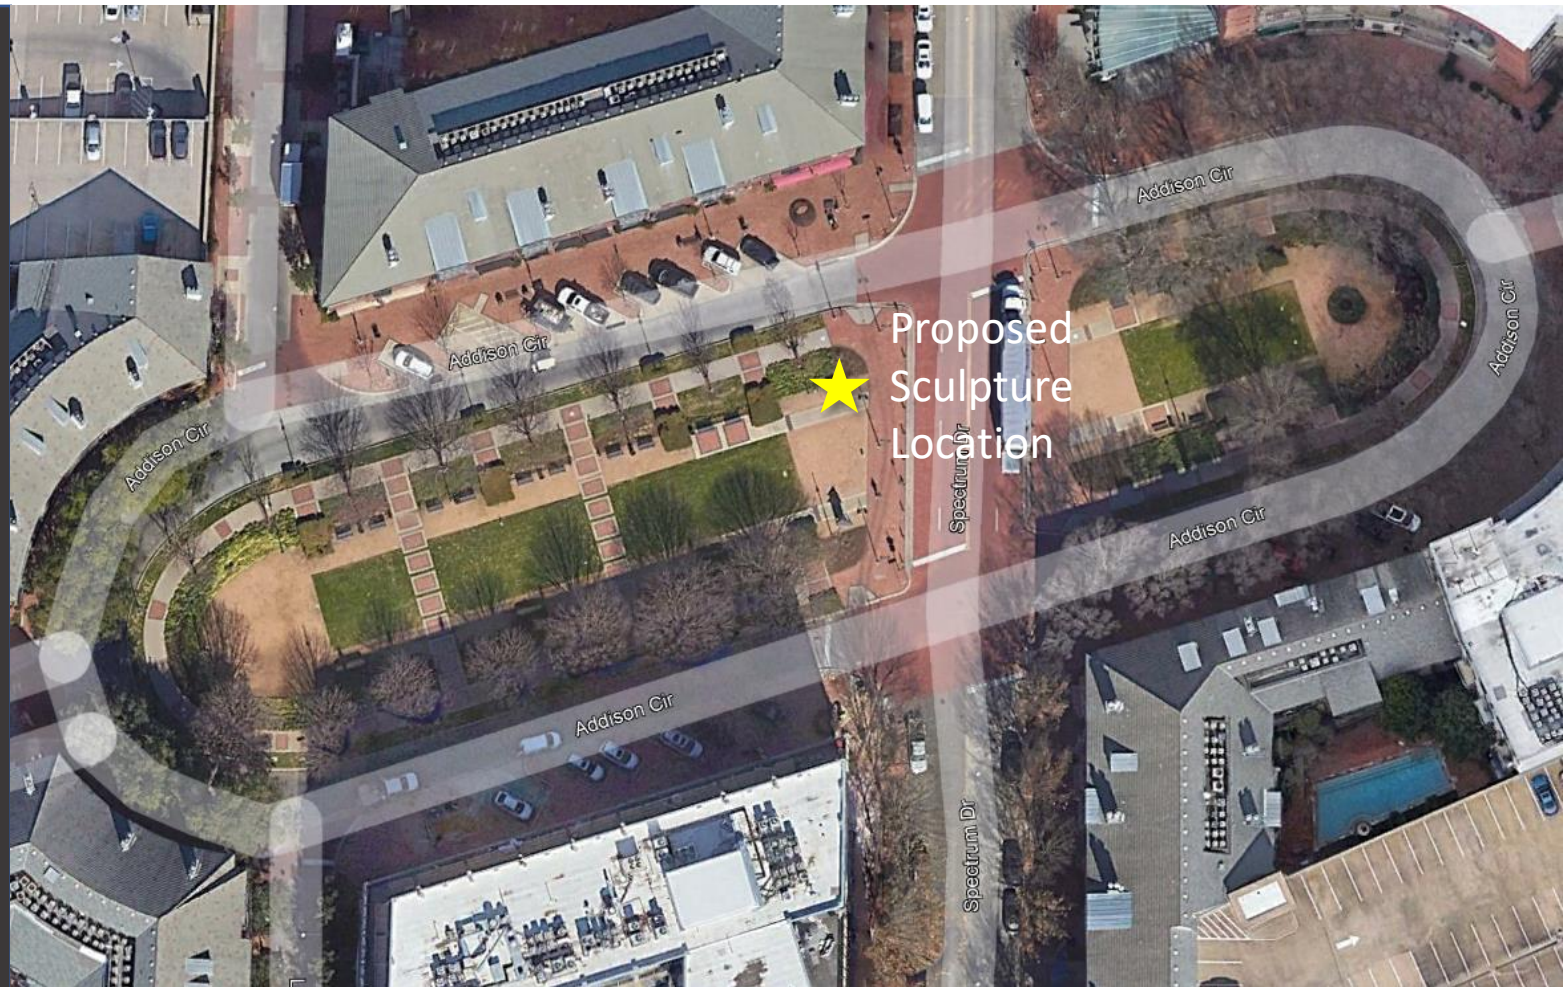

ADDISON ARBOR FOUNDATION

Public Art Location Request 'The Three Tenors'

Artist: Joshua Tobey

Materials: Bronze

Size: Approx. Placido 33" H x 13" D x 17" W
Jose 35" H x 13" D x 11" W
Luciano 33.5" H x 12" D x 11" W

Edition: Included in an edition of 25