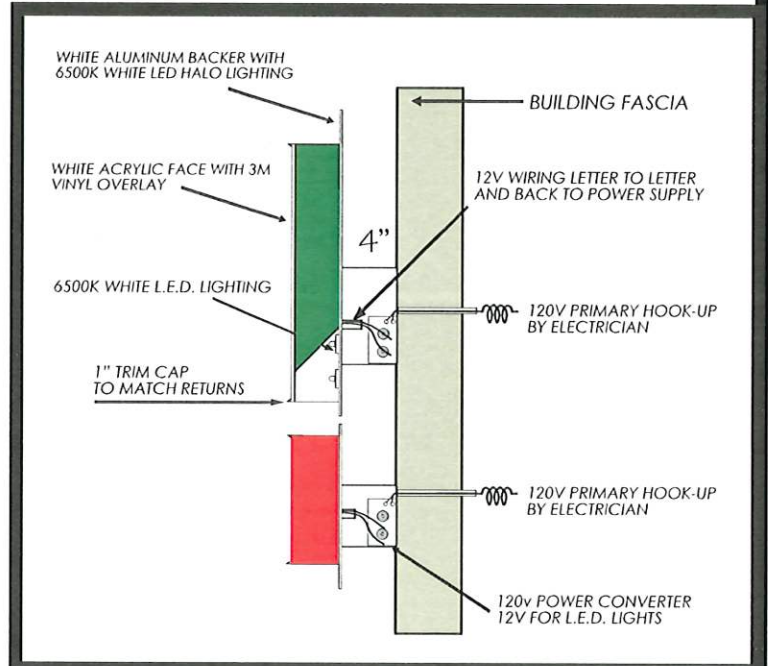

DETAIL: PROPOSED ILLUMINATED CHANNEL LETTER WALL SIGN

JAKES BURGERS
14920 MIDWAY RD
ADDISON, TX 75001

- DESIGN/LIGHTING: **OVERALL SIGN DIMENSIONS, DETAILS & LIGHTING**

UNLESS STATED OTHERWISE THE COLORS DEPICTED IN THIS RENDERING MAY NOT MATCH THE ACTUAL FINISHED PRODUCT, EXACT COLORS WILL BE APPROVED PRIOR TO PRODUCTION.

SIGN TO BE UL LISTED AND WILL BEAR UL LABEL CITY SIGN SERVICES LISTING #E-71482

APPROVED: _____

AS SUBMITTED

AS NOTED

NOT APPROVED RESUBMIT

DATE: _____

01 EXTERIOR ELEVATION: WEST ELEVATION
 SCALE: 3/16" = 1' 0"