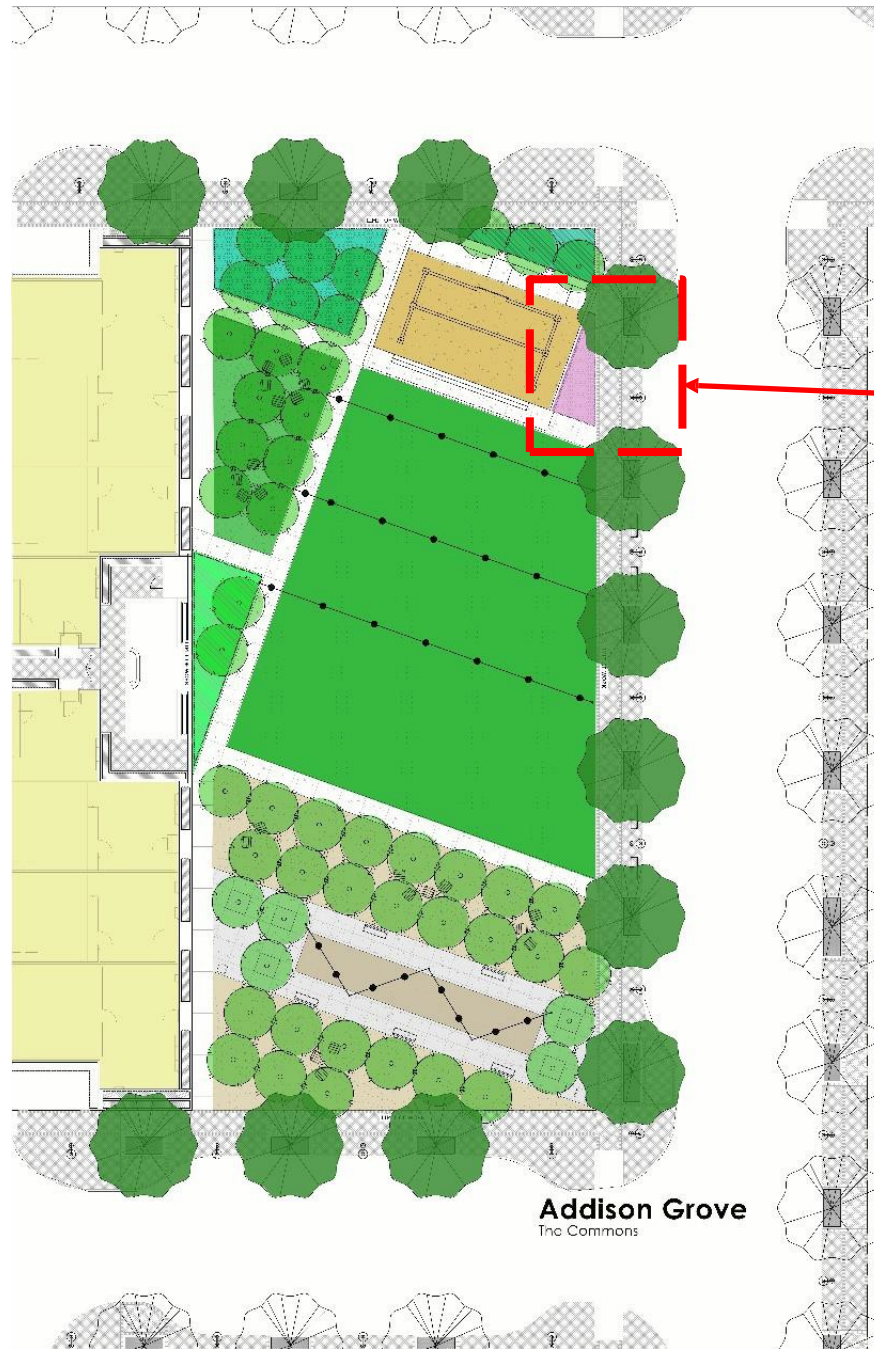

ADDISON ARBOR FOUNDATION

Public Art Location Request 'Rocko'

Artist: Russ Connell

Materials: Painted Steel

Size: Approx. 4' x 4' x 7'

ADDISON ARBOR FOUNDATION

Public Art 'Rocko'

Artist: Russ Connell

Materials: Painted Steel

Potential
Sculpture
Location

ADDISON ARBOR FOUNDATION

Public Art 'Rocko'

Artist: Russ Connell

Materials: Painted Steel

Potential
Sculpture
Location

Addison Grove
The Grove

ADDISON ARBOR FOUNDATION

Public Art 'Rocko'

Artist: Russ Connell

Materials: Painted Steel

Addison Grove
Parklett -1

Potential
Sculpture
Location