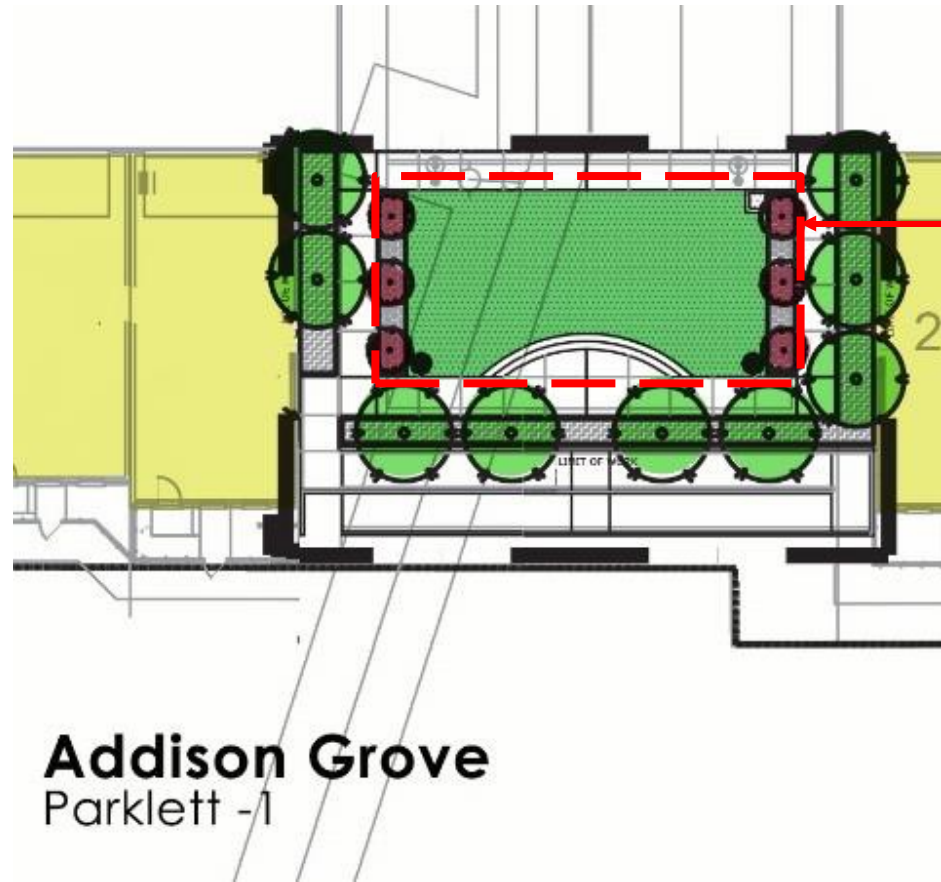

Public Art 'Rocko'

Artist: Russ Connell

Materials: Painted Steel

Addison Grove
Parklett -1

Potential
Sculpture
Location