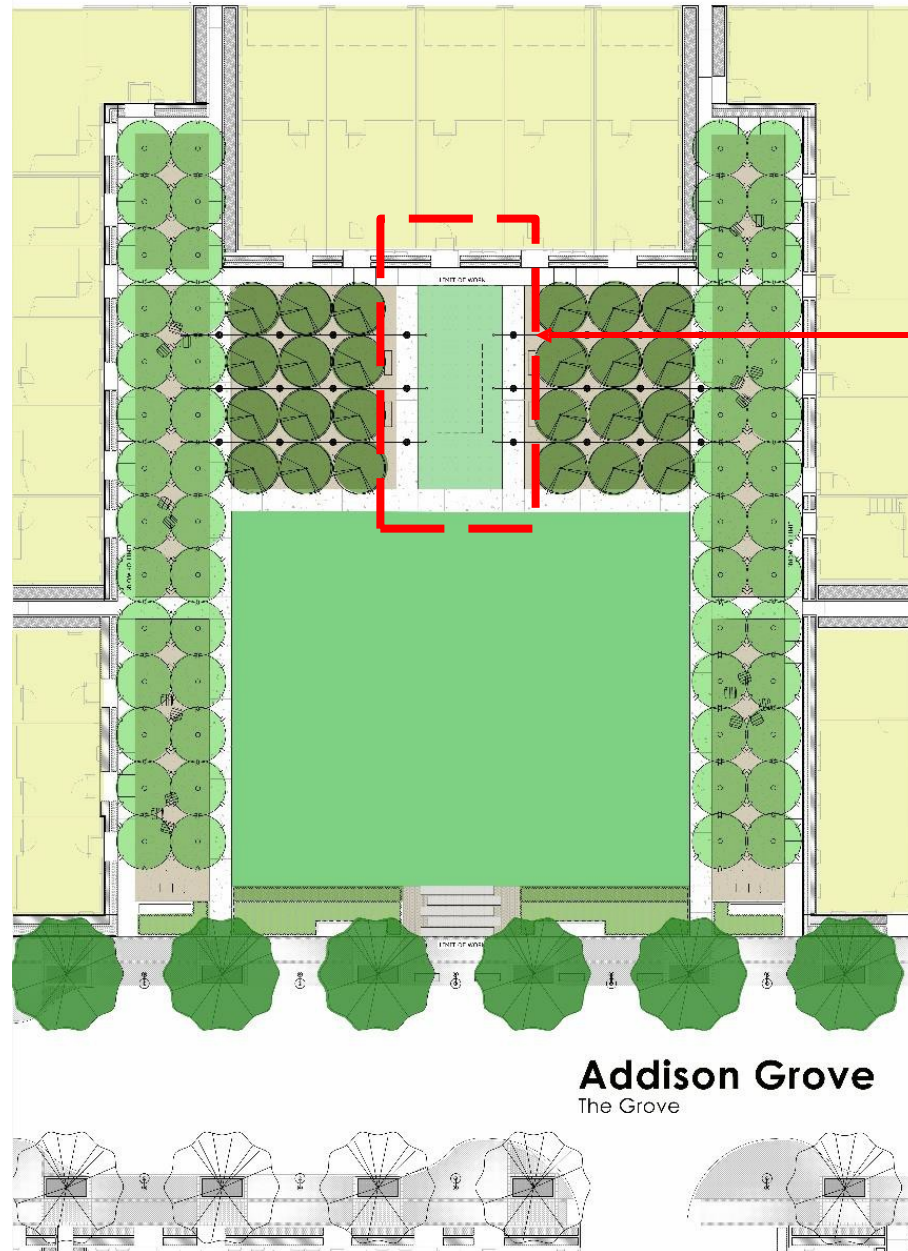

ADDISON ARBOR FOUNDATION

Public Art Location Request 'Rocko'

Artist: Russ Connell

Materials: Painted Steel

Size: Approx. 4' x 4' x 7'

ADDISON ARBOR FOUNDATION

Public Art 'Rocko'

Artist: Russ Connell

Materials: Painted Steel

Potential
Sculpture
Location

ADDISON ARBOR FOUNDATION

Public Art 'Rocko'

Artist: Russ Connell

Materials: Painted Steel

Potential
Sculpture
Location

Addison Grove
The Grove