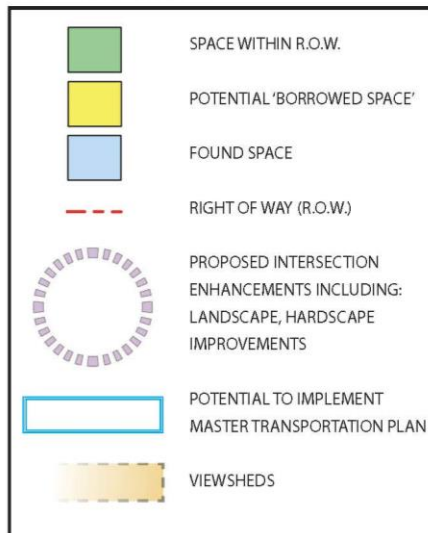

OVERALL MASTER PLAN-VISION

OVERALL MASTER PLAN: MEDIUM OPTION WITH HIGH FINISHES

KEY LEGEND

ELEMENTS LEGEND