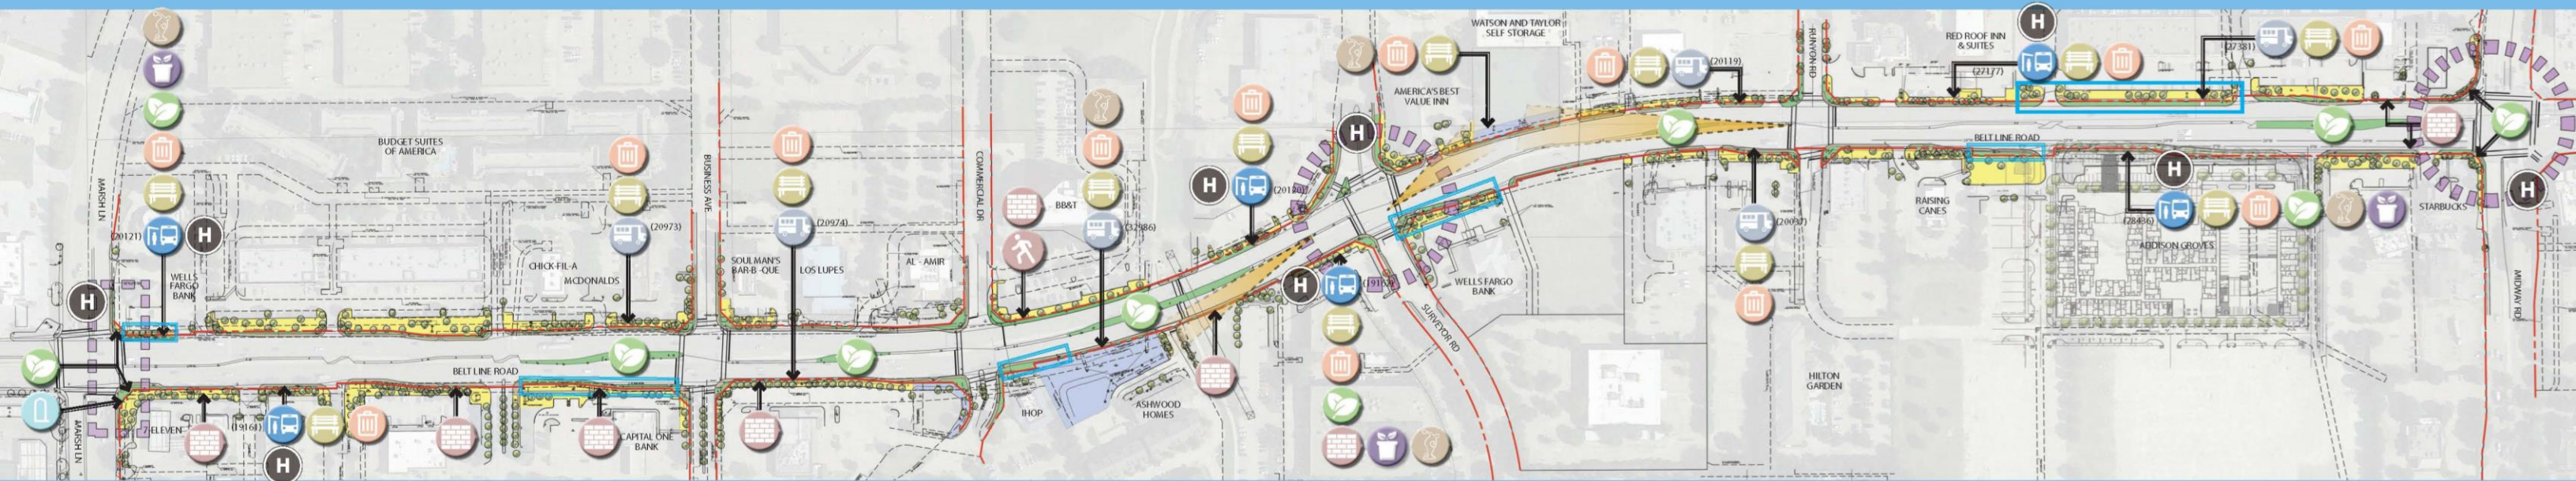

OVERALL MASTER PLAN-VISION

OVERALL MASTER PLAN: MEDIUM OPTION WITH HIGH FINISHES

KEY LEGEND

ELEMENTS LEGEND